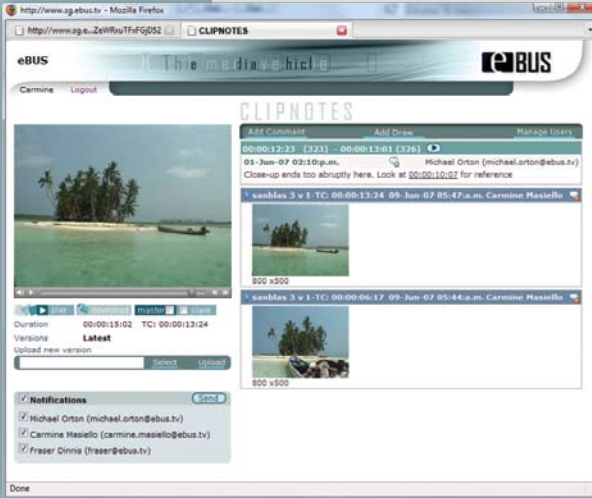

Eliminate video content confusion, chasing emails and long conference calls

CLIPNOTES AND CLIPDRAW

The Visual Collaboration Solution

CLIPNOTES & CLIPDRAW are cross-platform, web-based video clip collaboration tools which solve all these communication problems and more. They are designed to help several people work on the same content across different locations.

CLIPNOTES & CLIPDRAW are ideal for:

- TV commercial approvals
- VFX production
- Interactive demos
- Remote collaboration
- Rough-cut approval
- Cost estimating & bids

CLIPNOTES lets you add notes to specific frames and scenes which appear immediately on your collaborators' web view.

CLIPDRAW is simple assistant that lets you and your invited users draw right on the video frame, in real-time. With a choice of colour and pen size for each user, everyone can add their own ideas and immediately view the result.