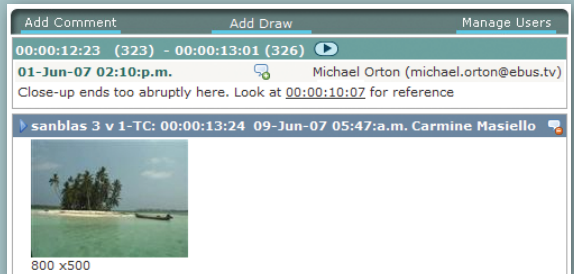

With offices in New Zealand and Singapore, and media servers around the world, eBUS offers a unique range of highly integrated and intuitive digital asset management, collaboration and delivery tools aimed at the advertising, film/video production and broadcast industries.

ISV/Software Solutions

Business Partner

Asia: eBUS Media Network Ltd.
info.asia@ebus.tv

Europe: info.europe@ebus.tv

Worldwide HQ: New Zealand
eBUS Ltd. info@ebus.tv

The media vehicle

eBUS

WWW.EBUS.TV