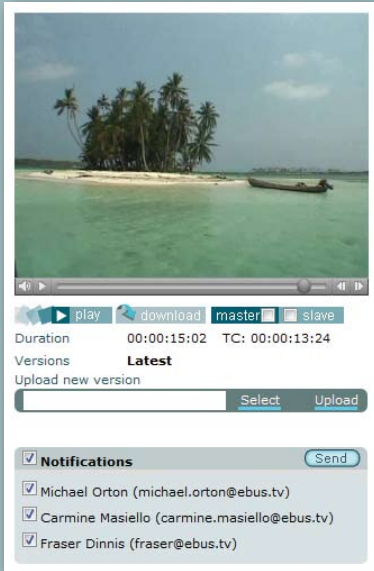

CLIPNOTES AND CLIPDRAW

The Visual Collaboration Solution

CLIPNOTES & CLIPDRAW feature these great tools:

- Frame- or scene- based comments
- Timecode hyperlinks to the exact frame in the video
- Timecode "grab" hyperlink to add to your comments
- Slave other users' remote clips to your master
- Live frame-based freehand drawing right on the video
- Download of original-quality video clip
- Version control: revisions have their own clip notes
- Email notification of changes and additions
- Simple management of access permissions