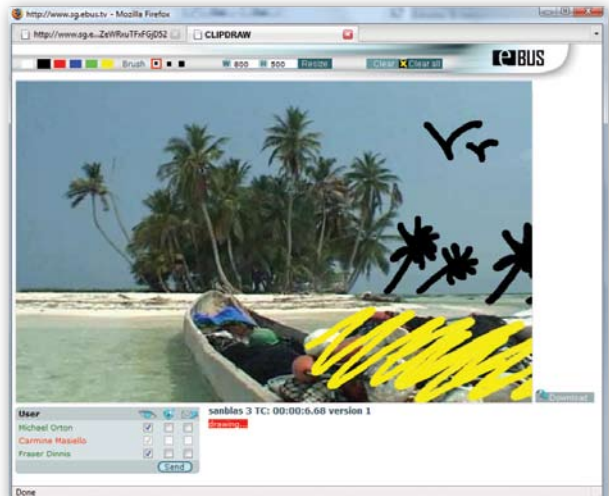

CLIPNOTES & CLIPDRAW are ideal for:

- TV commercial approvals
- VFX production
- Interactive demos
- Remote collaboration
- Rough-cut approval
- Cost estimating & bids

CLIPNOTES lets you add notes to specific frames and scenes which appear immediately on your collaborators' web view.

CLIPDRAW is simple assistant that lets you and your invited users draw right on the video frame, in real-time. With a choice of colour and pen size for each user, everyone can add their own ideas and immediately view the result.