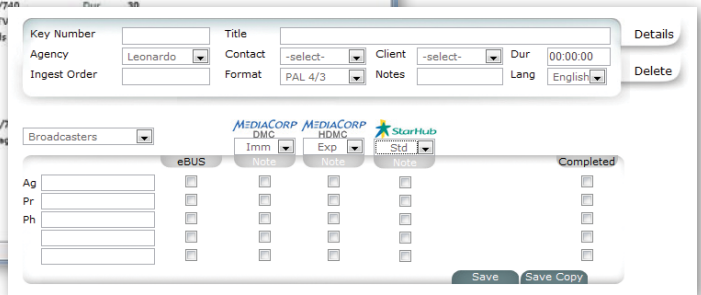

eBUS DELIVERY:

- Completely replaces sending tapes to broadcasters
- Faster and more reliable TVC distribution with web tracking & email alerts
- Uses the Internet to send video to any partner destination in the world
- 100% web-based, Mac and PC compatible
- Archives all TVC/clips sent, for viewing, repurposing or download at any time